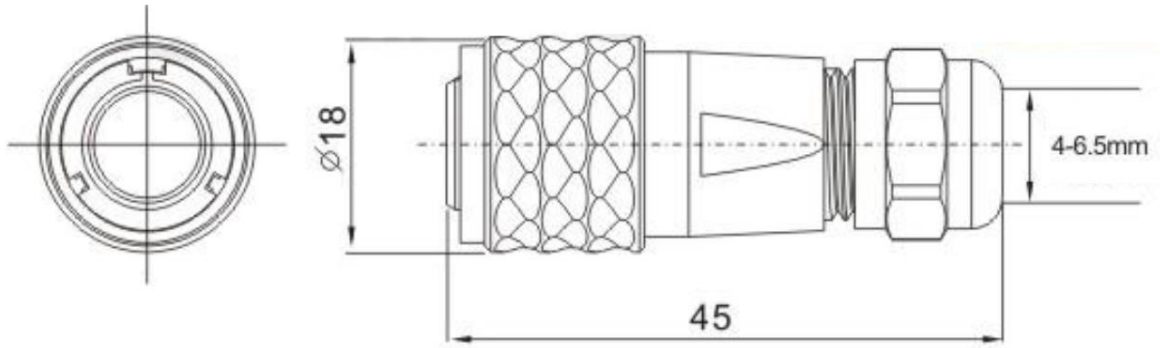

P2CON-WR3-SCR

Plug

Panel Mount Socket

Unit: mm