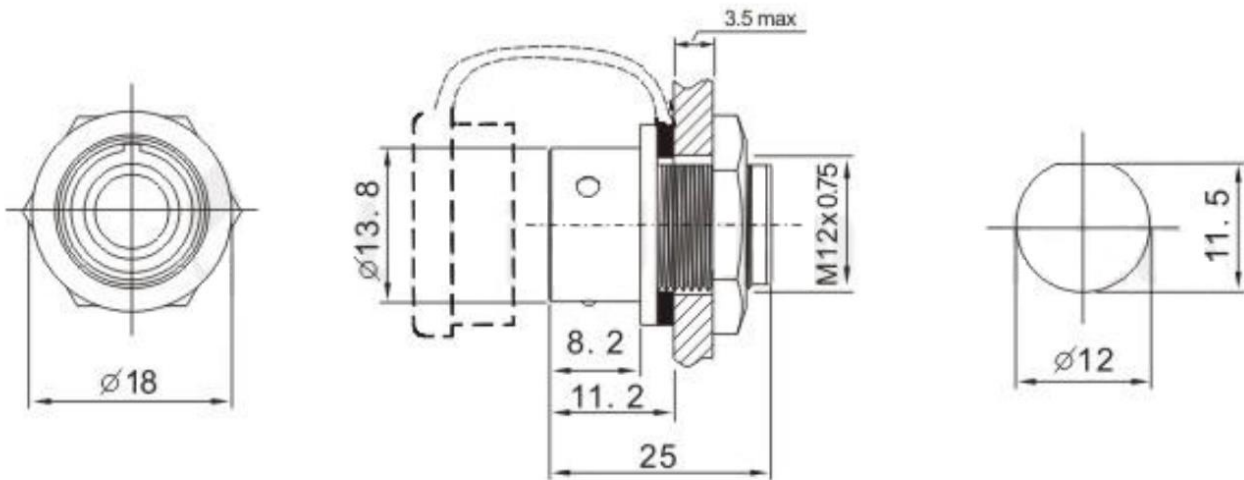

P2CON-WR3-SCR

Plug

Panel Mount Socket

Unit: mm